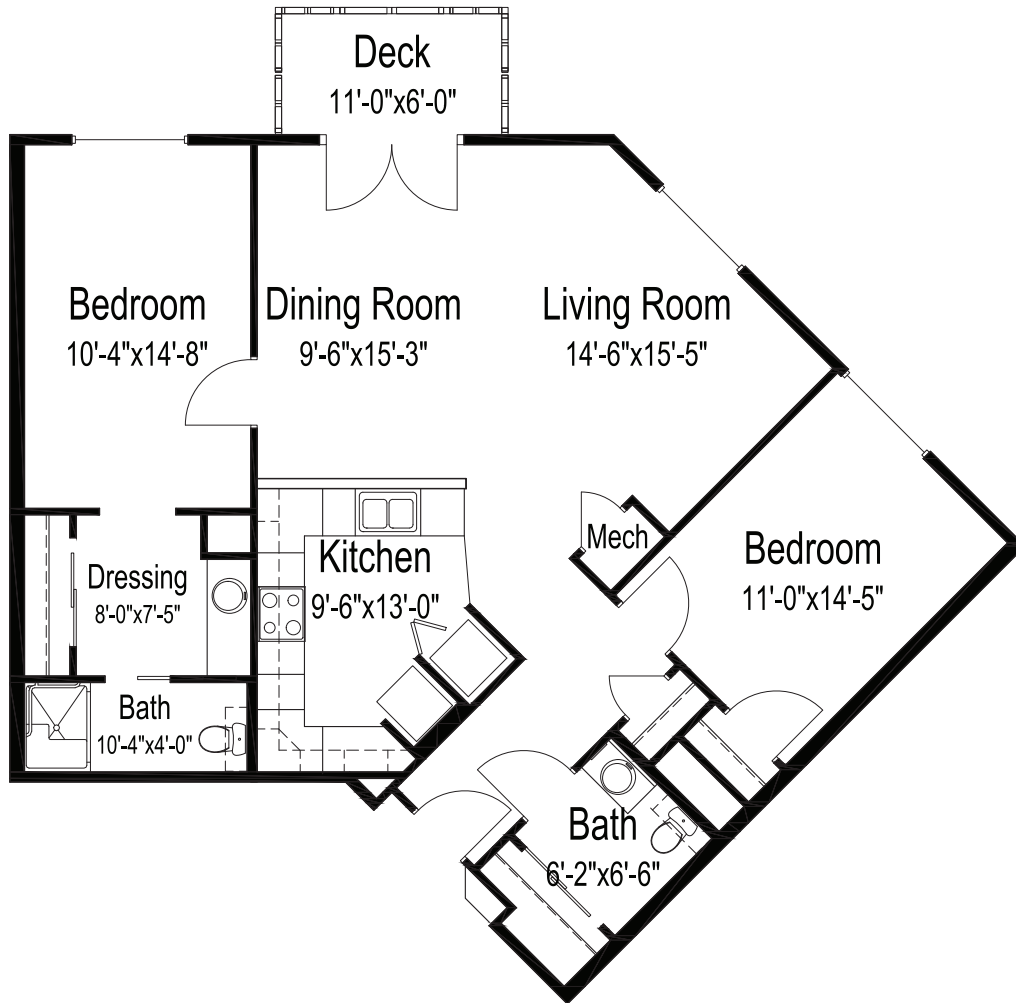

Senior apartment

FLOOR PLAN

Two bedrooms, one and one-half bathrooms, deluxe

1,162 sq. ft.

(Dimensions and square footage may vary)

Good Samaritan Society - Estes Park Village

(970) 577-7700

1901 Ptarmigan Trail • Estes Park, CO 80517

good-sam.com