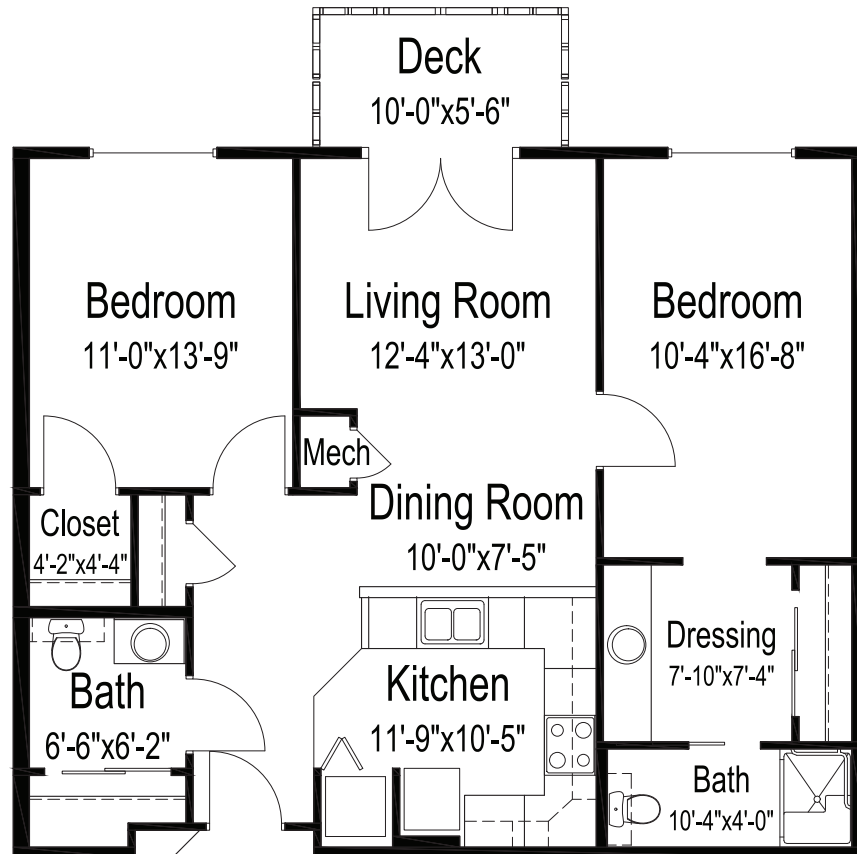

Senior apartment

FLOOR PLAN

UNIT A

Two bedrooms, one and one-half bathrooms

971 sq. ft.

(Dimensions and square footage may vary)

Good Samaritan Society - Estes Park Village

(970) 577-7700

1901 Ptarmigan Trail • Estes Park, CO 80517

good-sam.com

Senior apartment

FLOOR PLAN

UNIT B

Two bedrooms, one and one-half bathrooms

1,033 sq. ft.

(Dimensions and square footage may vary)