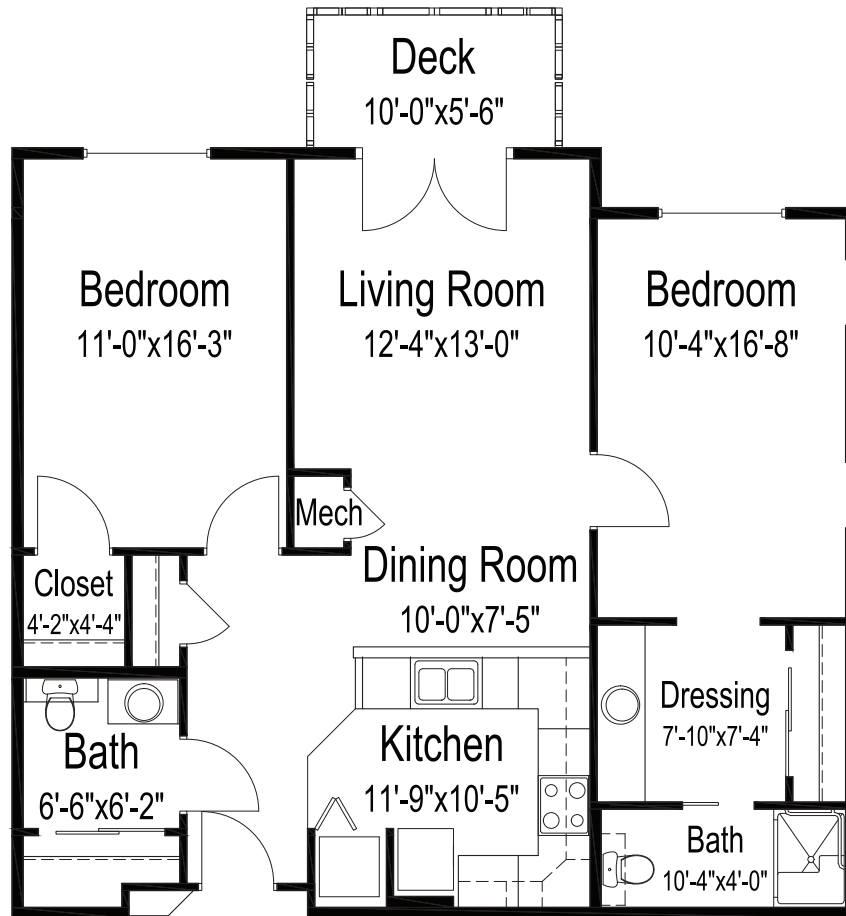

Senior apartment

FLOOR PLAN

UNIT A

Two bedrooms, one and one-half bathrooms

971 sq. ft.

(Dimensions and square footage may vary)

Good Samaritan Society - Estes Park Village

(970) 577-7700

1901 Ptarmigan Trail • Estes Park, CO 80517

good-sam.com

Senior apartment

FLOOR PLAN

UNIT B

Two bedrooms, one and one-half bathrooms

1,033 sq. ft.

(Dimensions and square footage may vary)