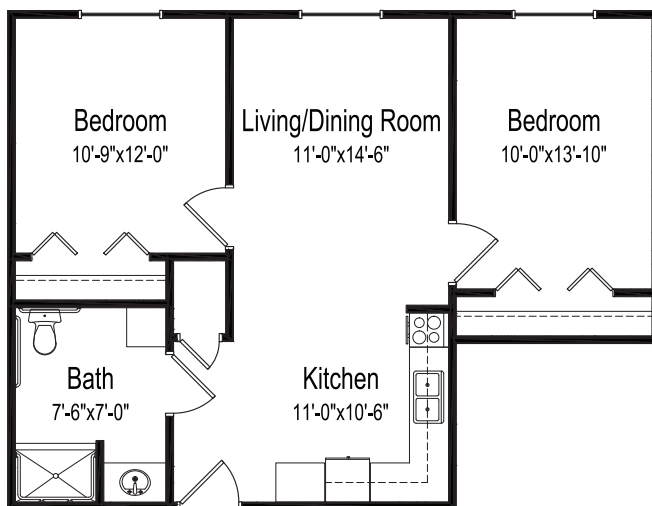

SENIOR LIVING

Floor plans

Village Green

One bedroom, one bathroom
540 square feet
(Dimensions and square footage may vary)

Two bedroom, one bathroom
715 square feet
(Dimensions and square footage may vary)