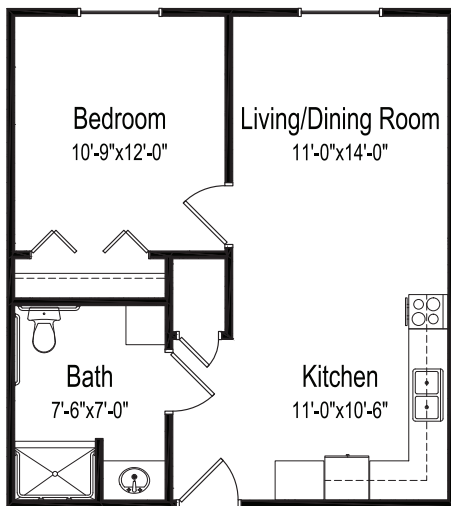

SENIOR LIVING

Floor plans

Village Green

One bedroom, one bathroom
540 square feet
(Dimensions and square footage may vary)

Two bedroom, one bathroom
715 square feet
(Dimensions and square footage may vary)